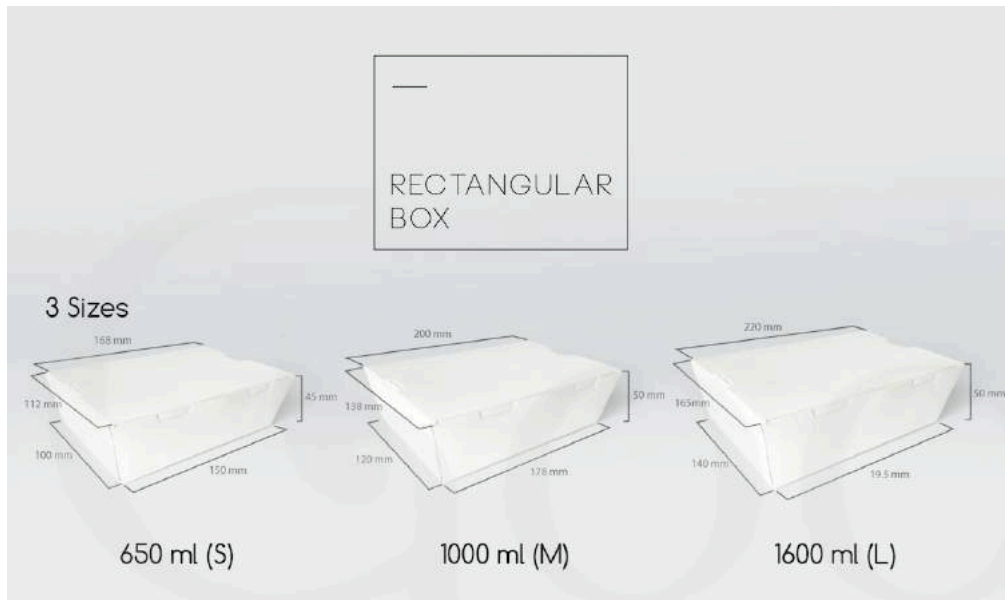

14 inches 34.5 x 34.5 x 4 CM 10 pcs	1-10	8.00	0.80
	11+	7.50	0.75
15 inches 38 x 38 x 3.8 CM 10 pcs	1-10	8.25	0.825
	11+	7.75	0.775

Boxes for cake, macaron or rolls are available, please send us the inquiry

Rectangular lunch box
50 boxes/pack (minimum order 2 packs)